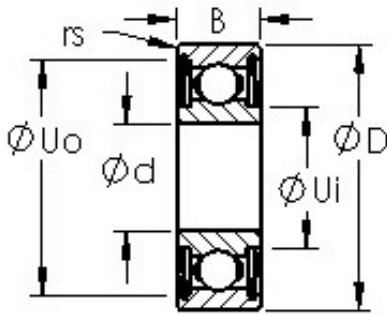

## AST 627HZZ deep groove ball bearings

Bearing No. 627HZZ

Size	7x22x7 mm
Bore Diameter	7 mm
Outer Diameter	22 mm
Width	7 mm
Bearing Type	Shielded
Bore Dia (d)	7.0000
Outer Dia (D)	22.0000
Width (B)	7.0000
Radius (min) (rs)	0.300
Dynamic Load Rating (Cr)	2,794
Static Load Rating (Cor)	1,103
Max Speed (Grease) (X1000 RPM)	30
Max Speed (Oil) (X1000 RPM)	36
Max. Shaft Shoulder Dia. Inner (Ui)	10.5
Min. Housing Shoulder Dia., Outer (Uo)	19.030
Ball Qty	7
Ball Dia (Dw)	3.9690
Weight (g)	13.10
Precision	A1
Standard Clearance	K25
Material	Martensitic Stainless Steel