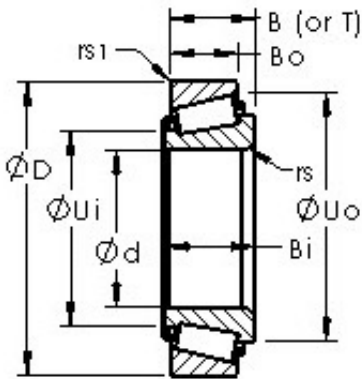

BEARING PRECISION AXLE CORP.

AST 72187/72487 tapered roller bearings

Bearing No. 72187/72487

Bore Diameter	47,625 mm
Outer Diameter	123,825 mm
Width	36,5125 mm
Bearing Type	single row assembly
Bore Dia (d)	1.8750
Outer Dia (D)	4.8750
Width (B)	1.4375
Outer Width (Bo)	1.0000
Inner Width (Bi)	1.2910
Radius (min) (rs)	0.138
Radius (min) (rs1)	0.130
Weight (g)	2,151.00
Material	52100 chrome steel or equivalent

72187/72487 Bearing 2D drawings and 3D CAD models