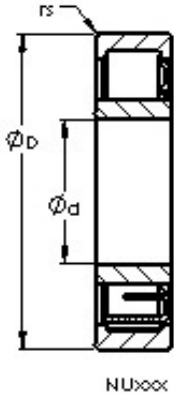

BEARING PRECISION AXLE CORP.

AST NU2224 EM cylindrical roller bearings

Bearing No. NU2224 EM

Size	120x215x58 mm
Bore Diameter	120 mm
Outer Diameter	215 mm
Width	58 mm
Bearing Type	NU
Bore Dia (d)	120.0000
Outer Dia (D)	215.0000
Width (B)	58.0000
Radius (min) (rs)	2.100
Dynamic Load Rating (Cr)	446,000
Static Load Rating (Cor)	609,000
Max Speed (Grease) (X1000 RPM)	2
Max Speed (Oil) (X1000 RPM)	3
Max. Shaft Shoulder Dia. Inner (Li)	143.5
Min. Housing Shoulder Dia., Outer (Lo)	195.5
Weight (g)	9,160.00
Precision	RBEC 1
Standard Clearance	C0
Material	52100 Chrome steel, or equivalent

NU2224 EM Bearing 2D drawings and 3D CAD models