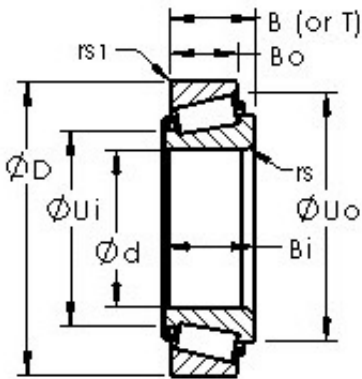

## AST LM67048/LM67011 tapered roller bearings

Bearing No. LM67048/LM67011

|                    |                                      |
|--------------------|--------------------------------------|
| Bore Diameter      | 31,75 mm                             |
| Outer Diameter     | 59,1312 mm                           |
| Width              | 17,78 mm                             |
| Bearing Type       | single row assembly                  |
| Bore Dia (d)       | 1.2500                               |
| Outer Dia (D)      | 2.3280                               |
| Width (B)          | 0.7000                               |
| Outer Width (Bo)   | 0.5400                               |
| Inner Width (Bi)   | 0.6600                               |
| Radius (min) (rs)  | 0.075                                |
| Radius (min) (rs1) | 0.051                                |
| Weight (g)         | 117.00                               |
| Material           | 52100 chrome steel or<br>equiavelent |

LM67048/LM67011 Bearing 2D drawings and 3D CAD models