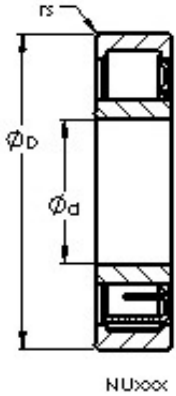

BEARING PRECISION AXLE CORP.

AST NU2320 EMA cylindrical roller bearings

Bearing No. NU2320 EMA

Size	100x215x73 mm
Bore Diameter	100 mm
Outer Diameter	215 mm
Width	73 mm
Bearing Type	NU
Bore Dia (d)	100.0000
Outer Dia (D)	215.0000
Width (B)	73.0000
Radius (min) (rs)	3.000
Dynamic Load Rating (Cr)	570,000
Static Load Rating (Cor)	717,000
Max Speed (Grease) (X1000 RPM)	3
Max Speed (Oil) (X1000 RPM)	3
Max. Shaft Shoulder Dia. Inner (Li)	127.5
Min. Housing Shoulder Dia., Outer (Lo)	191.5
Weight (g)	13,710.00
Precision	RBEC 1
Standard Clearance	C0
Material	52100 Chrome steel, or equivalent

NU2320 EMA Bearing 2D drawings and 3D CAD models