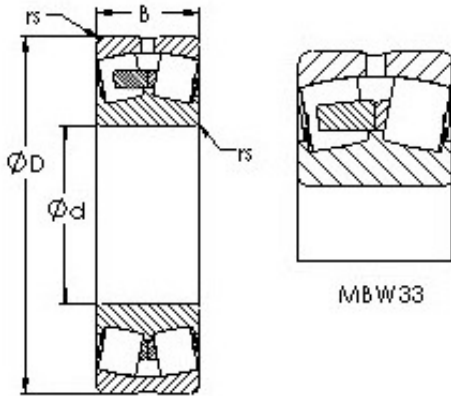

BEARING PRECISION AXLE CORP.

AST 22311MBW33 spherical roller bearings

Bearing No. 22311MBW33

Size	55x120x43 mm
Bore Diameter	55 mm
Outer Diameter	120 mm
Width	43 mm
Bearing Type	straight bore, lube groove and holes
Bore Dia (d)	55.0000
Outer Dia (D)	120.0000
Width (B)	43.0000
Radius (min) (rs)	2.000
Dynamic Load Rating (Cr)	220,000
Static Load Rating (Cor)	255,000
Max Speed (Grease) (X1000 RPM)	3
Max Speed (Oil) (X1000 RPM)	4
Weight (g)	2,420.00
Material	52100 Chrome steel, or equivalent

22311MBW33 Bearing 2D drawings and 3D CAD models