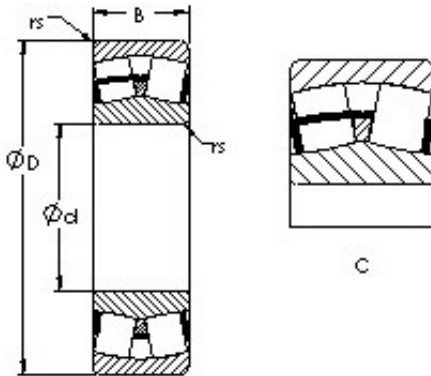

BEARING PRECISION AXLE CORP.

AST 22308CY spherical roller bearings

Bearing No. 22308CY

Size	40x90x33 mm
Bore Diameter	40 mm
Outer Diameter	90 mm
Width	33 mm
Bearing Type	straight bore
Bore Dia (d)	40.0000
Outer Dia (D)	90.0000
Width (B)	33.0000
Radius (min) (rs)	1.500
Dynamic Load Rating (Cr)	140,000
Static Load Rating (Cor)	145,000
Max Speed (Grease) (X1000 RPM)	4
Max Speed (Oil) (X1000 RPM)	6
Weight (g)	980.00
Material	52100 Chrome steel, or equivalent

22308CY Bearing 2D drawings and 3D CAD models