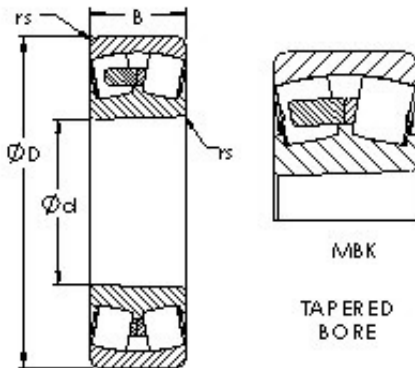

BEARING PRECISION AXLE CORP.

AST 22208MBK spherical roller bearings

Bearing No. 22208MBK

Size	40x80x23 mm
Bore Diameter	40 mm
Outer Diameter	80 mm
Width	23 mm
Bearing Type	tapered bore
Bore Dia (d)	40.0000
Outer Dia (D)	80.0000
Width (B)	23.0000
Radius (min) (rs)	1.100
Dynamic Load Rating (Cr)	78,000
Static Load Rating (Cor)	87,000
Max Speed (Grease) (X1000 RPM)	4
Max Speed (Oil) (X1000 RPM)	6
Weight (g)	570.00
Material	52100 Chrome steel, or equivalent

22208MBK Bearing 2D drawings and 3D CAD models