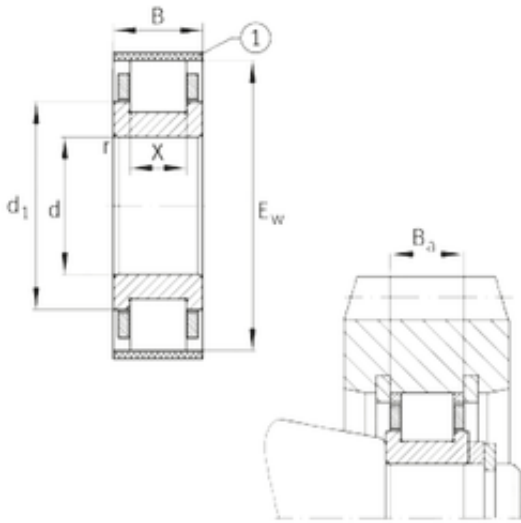

## FAG RN207-E-MPBX cylindrical roller bearings

Bearing No. RN207-E-MPBX

RN207-E-MPBX Bearing 2D drawings and 3D CAD models

Size	35x64x17 mm
Bore Diameter	35 mm
Outer Diameter	64 mm
Width	17 mm
d	35 mm
Ew	64 mm
B	17 mm
Ba	15,2 mm
X	11 mm
d1	48 mm
r min.	1,1 mm
Weight	0,213 Kg
Basic dynamic load rating (C)	58 000 kN
Basic static load rating (C0)	50 000 kN