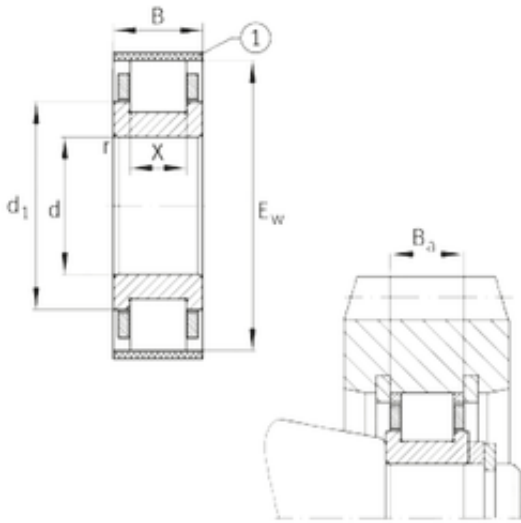

BEARING PRECISION AXLE CORP.

FAG RN205-E-MPBX cylindrical roller bearings

Bearing No. RN205-E-MPBX

RN205-E-MPBX Bearing 2D drawings and 3D CAD models

Size	25x46.5x15 mm
Bore Diameter	25 mm
Outer Diameter	46,5 mm
Width	15 mm
d	25 mm
Ew	46,5 mm
B	15 mm
Ba	13,2 mm
X	9 mm
d1	34,7 mm
r min.	1 mm
Weight	0,094 Kg
Basic dynamic load rating (C)	34 500 kN
Basic static load rating (C0)	27 500 kN