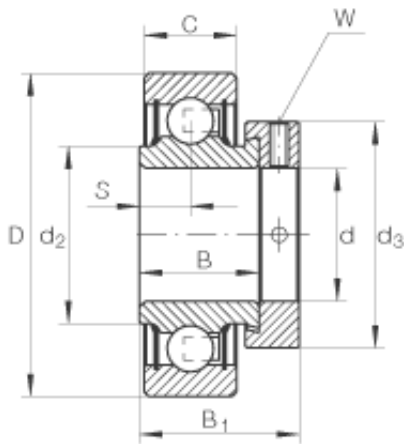

BEARING PRECISION AXLE CORP.

1 3/16 inch x 62 mm x 23,8 mm INA
RA103-NPP deep groove ball bearings

Bearing No. RA103-NPP

RA103-NPP Bearing 2D drawings and 3D CAD models

Size	30.1625x62x35.8 mm
Bore Diameter	30,1625 mm
Outer Diameter	62 mm
Width	35,8 mm
d	30,1625 mm
d	1 3/16 inch
D	62 mm
B ₁	35,8 mm
B	23,8 mm
C	18 mm
d ₂	37,4 mm
d _{3 max}	44 mm
S	9 mm
W	5/32 inch
m	0,31 kg / Weight
C _r	19500 N / Dynamic load rating (radial)
C _{0r}	11300 N / Static load rating (radial)
Category	Bearings
Inventory	0.0
Manufacturer Name	SCHAEFFLER GROUP
Minimum Buy Quantity	N/A
Weight / Kilogram	0
Product Group	M06110