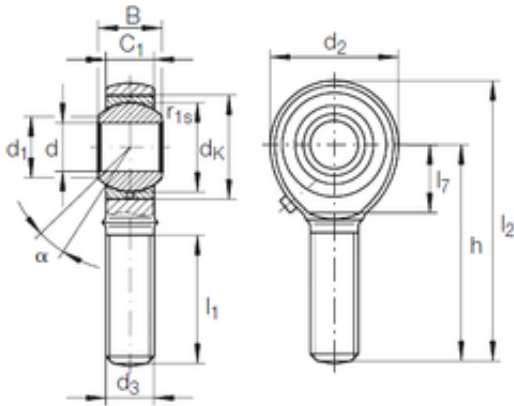

BEARING PRECISION AXLE CORP.

16 mm x 32 mm x 21 mm INA GAKL 16 PB plain bearings

Bearing No. GAKL 16 PB

Size	16x32x21 mm
Bore Diameter	16 mm
Outer Diameter	32 mm
Width	21 mm
d	16 mm
D	32 mm
B	21 mm
d1	19,3 mm
d2	42 mm
dk	28,575 mm
h	66 mm
l1 min.	37 mm
l2 max.	87 mm
l7 min.	23 mm
r1 min.	0,3 mm
C1	15 mm
Thread (G)	M16
Angle	15 °
Weight	0,21 Kg
Basic dynamic load rating (C)	21,6 kN

GAKL 16 PB Bearing 2D drawings and 3D CAD models