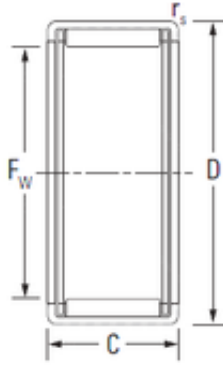

## INA F-91236 needle roller bearings

Bearing No. F-91236

Size	22x33x19 mm
Bore Diameter	22 mm
Outer Diameter	33 mm
Width	19 mm
d	22 mm
D	33 mm
C	19 mm

F-91236 Bearing 2D drawings and 3D CAD models