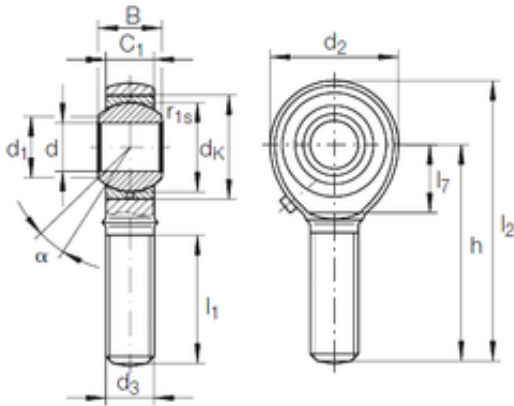

# BEARING PRECISION AXLE CORP.

22 mm x 42 mm x 28 mm INA GAKFR 22 PB  
plain bearings

Bearing No. GAKFR 22 PB

GAKFR 22 PB Bearing 2D drawings and 3D CAD models

Size	22x42x28 mm
Bore Diameter	22 mm
Outer Diameter	42 mm
Width	28 mm
d	22 mm
D	42 mm
B	28 mm
d1	25,8 mm
d2	54 mm
dk	38,1 mm
h	84 mm
l1 min.	48 mm
l2 max.	111 mm
l7 min.	29 mm
r1 min.	0,3 mm
C1	20 mm
Thread (G)	M22X1,5
Angle	15 °
Weight	0,48 Kg
Basic dynamic load rating (C)	38 kN