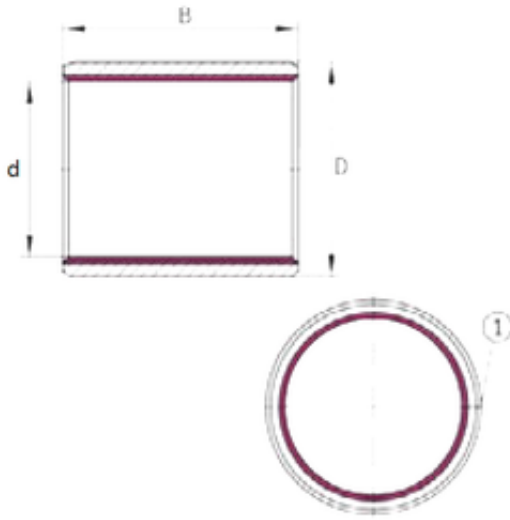

BEARING PRECISION AXLE CORP.

22 mm x 25 mm x 15 mm INA EGB2215-E40-B
plain bearings

Bearing No. EGB2215-E40-B

Size	22x25x15 mm
Bore Diameter	22 mm
Outer Diameter	25 mm
Width	15 mm
d	22 mm
D	25 mm
B	15 mm

EGB2215-E40-B Bearing 2D drawings and 3D CAD
models