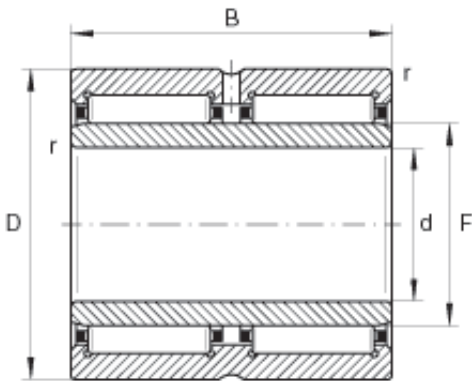

BEARING PRECISION AXLE CORP.

35 mm x 55 mm x 36 mm INA NA6907-ZW needle roller bearings

Bearing No. NA6907-ZW

NA6907-ZW Bearing 2D drawings and 3D CAD models

Size	35x55x36 mm
Bore Diameter	35 mm
Outer Diameter	55 mm
Width	36 mm
d	35 mm
D	55 mm
B	36 mm
F	42 mm
r_{\min}	0,6 mm
s	0,5 mm / Axial displacement
m	310 g / Weight
C_r	54000 N / Dynamic load rating (radial)
C_{0r}	86000 N / Static load rating (radial)
C_{ur}	15900 N / Fatigue limit load, radial
n_G	10700 1/min / Limiting speed
n_B	6100 1/min / Reference speed
Category	Roller Bearings
Inventory	0.0
Manufacturer Name	SCHAEFFLER GROUP
Minimum Buy Quantity	N/A
Weight / Kilogram	0